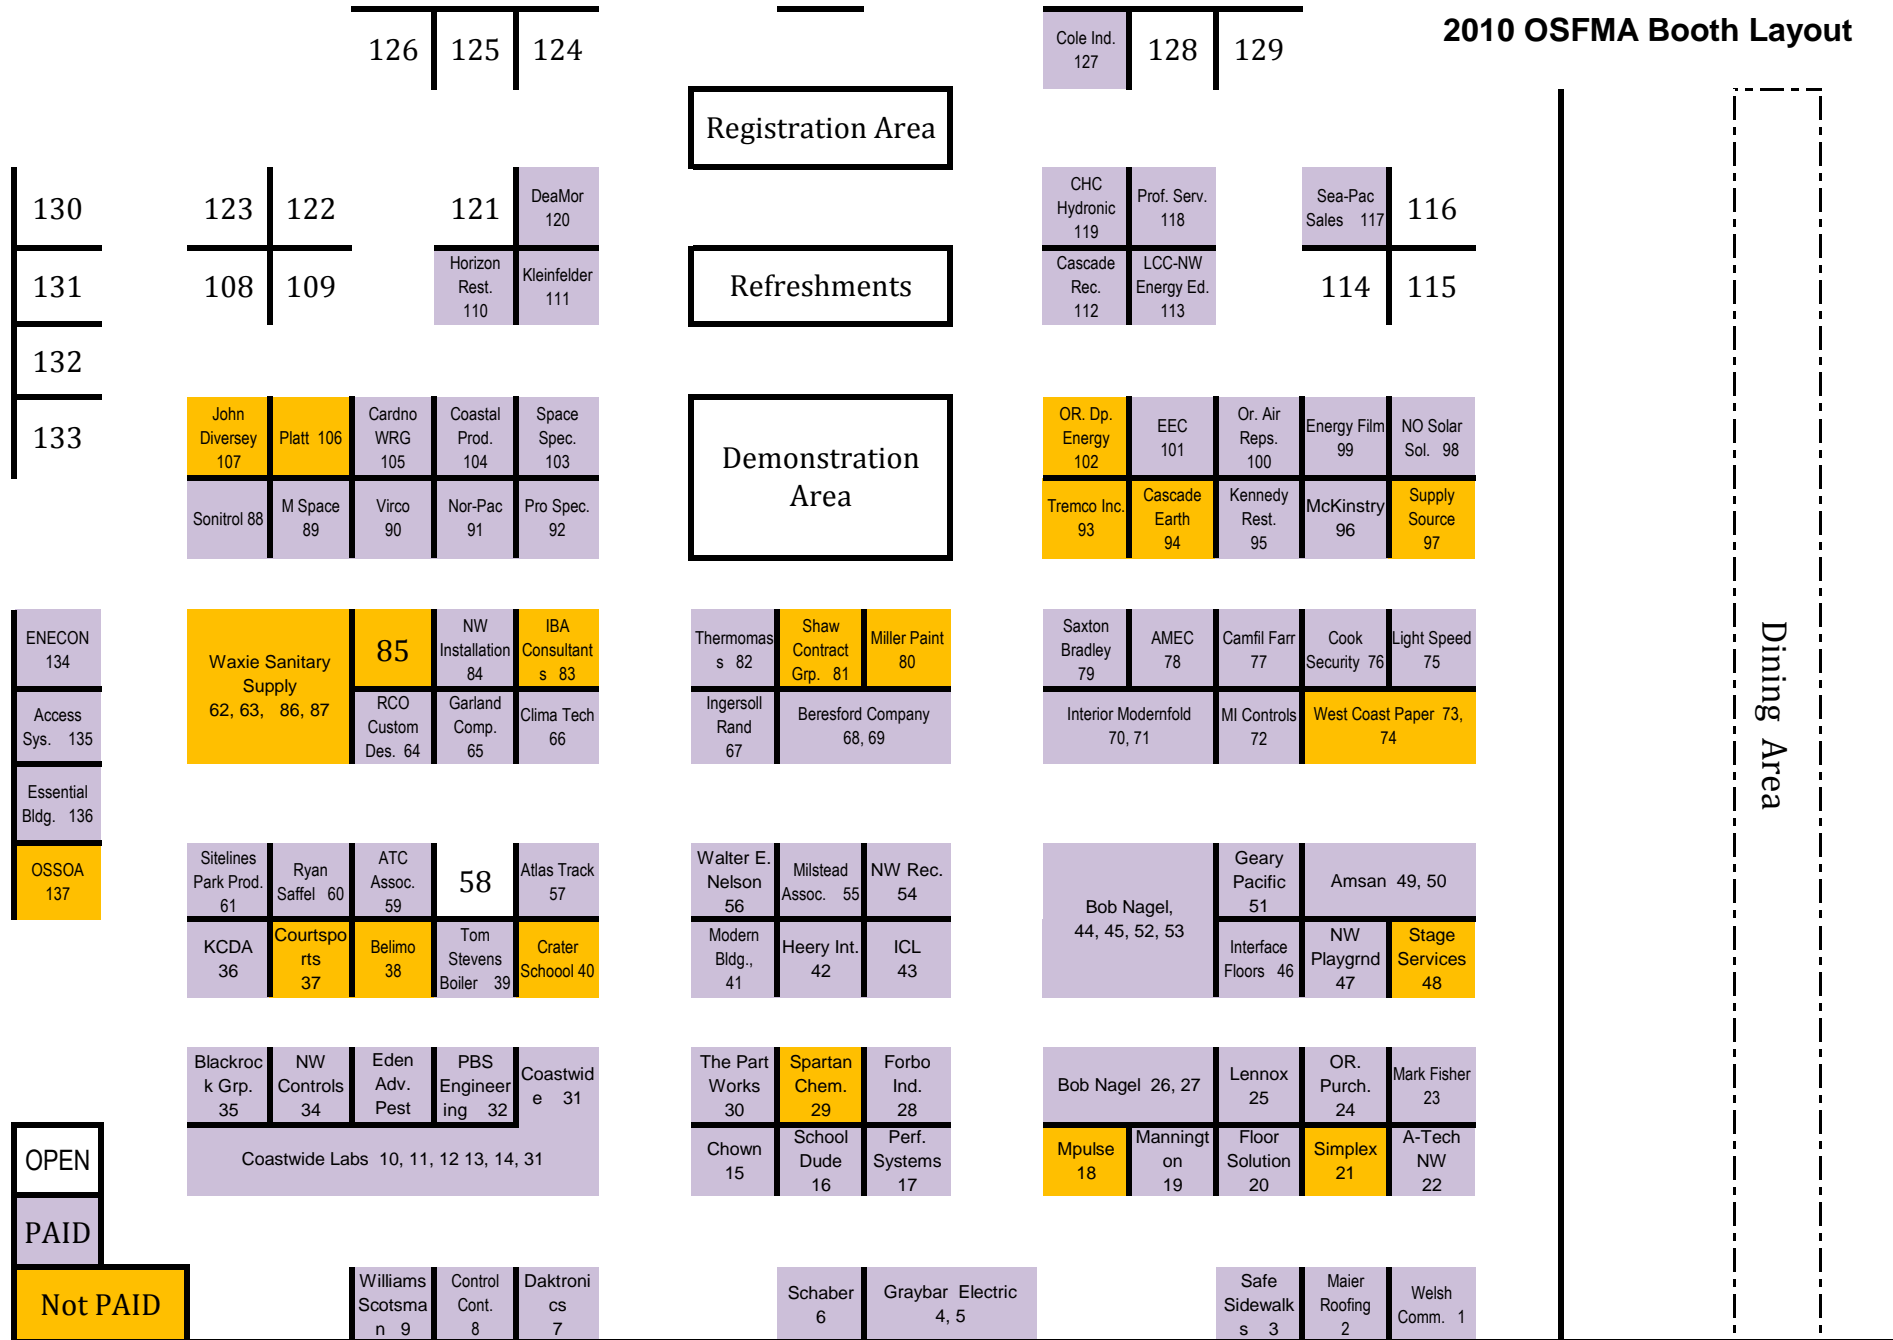

2010 OSFMA Booth Layout

LOBBY

Doors

Doors

March 9, 2010